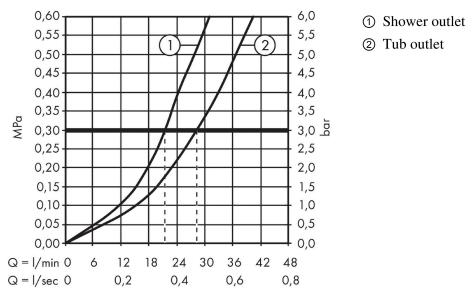

Metropol

Single lever bath mixer for concealed installation with lever handle for iBox universal

Surfaces: **Brushed Black Chrome** Article Number: **32545340**

Description

product features

- 2 functions
- connection type: basic set
- flow rate upper outlet: 21 l/min
- flow rate lower outlet: 29 l/min
- min. operating pressure: 1 bar
- max. operating pressure: 10 bar
- ceramic cartridge
- temperature limitation adjustable
- diverter with automatic resetting
- with silencer

Design awards

Product image

Scale drawing

Flowchart

Metropol
Single lever bath mixer for concealed installation with lever handle for iBox universal
 Surfaces: **Brushed Black Chrome** Article Number: **32545340**