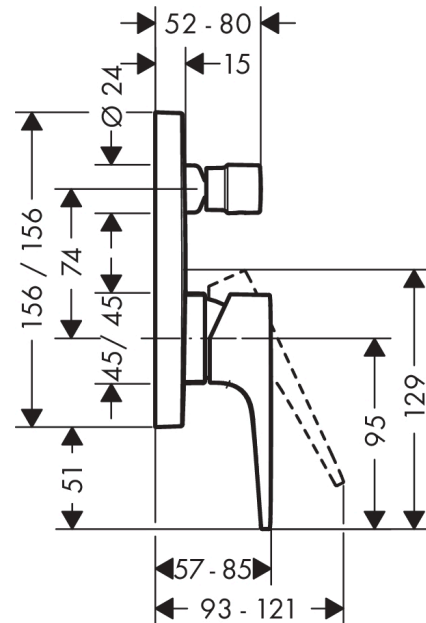

Metropol

Single lever bath mixer for concealed installation with lever handle for iBox universal

Surfaces: **Brushed Black Chrome** Article Number: **32545340**

Description

product features

- 2 functions
- connection type: basic set
- flow rate upper outlet: 21 l/min
- flow rate lower outlet: 29 l/min
- min. operating pressure: 1 bar
- max. operating pressure: 10 bar
- ceramic cartridge
- temperature limitation adjustable
- diverter with automatic resetting
- with silencer

Design awards

Product image

Scale drawing

Flowchart

Metropol
Single lever bath mixer for concealed installation with lever handle for iBox universal
 Surfaces: **Brushed Black Chrome** Article Number: **32545340**

Exploded Drawing

Year of production: >11/19

Metropol

Single lever bath mixer for concealed installation with lever handle for iBox universal

Surfaces: **Brushed Black Chrome** Article Number: **32545340**

Spare part list

Year of production: >11/19

Pos.	Description	Article Number	Price	PU
1	handle	93075340	-	1
2	screw cover	96338000	-	1
3	diverter knob	98795340	-	1
4	hollow set screw M4x10	97667000	-	1
5	escutcheon 155 / 155 mm	93144340	-	1
6	O-ring 54x3	98436000	-	1
7	O-ring 23x3	98142000	-	1
8	sleeve	93143340	-	1
9	sleeve	98794340	-	1
10	holder for escutcheon	98793000	-	1
11	set of fixing screws	96454000	-	1
12	nut	98796000	-	1
13	O-ring 30x1,5	98433000	-	1
14	O-ring 39x1,5	98400000	-	1
15	cartridge, assy	92730000	-	1
16	locking screw for handle	95140000	-	1
17	seal	95008000	-	1
18	selector assy	95014000	-	1
19	O-ring 16x2,3	98207000	-	1
20	O-ring 20x2,5	92602000	-	1
21	set of screws	96525000	-	1
22	O-ring 16x2	98133000	-	1
23	noise reduction	94073000	-	1
24	extension 25 mm	13595000	-	1
25	set of fixing screws	97747000	-	1
a	concealed item	01800180	-	1
b	spring for exchanged connections	96365000	-	1