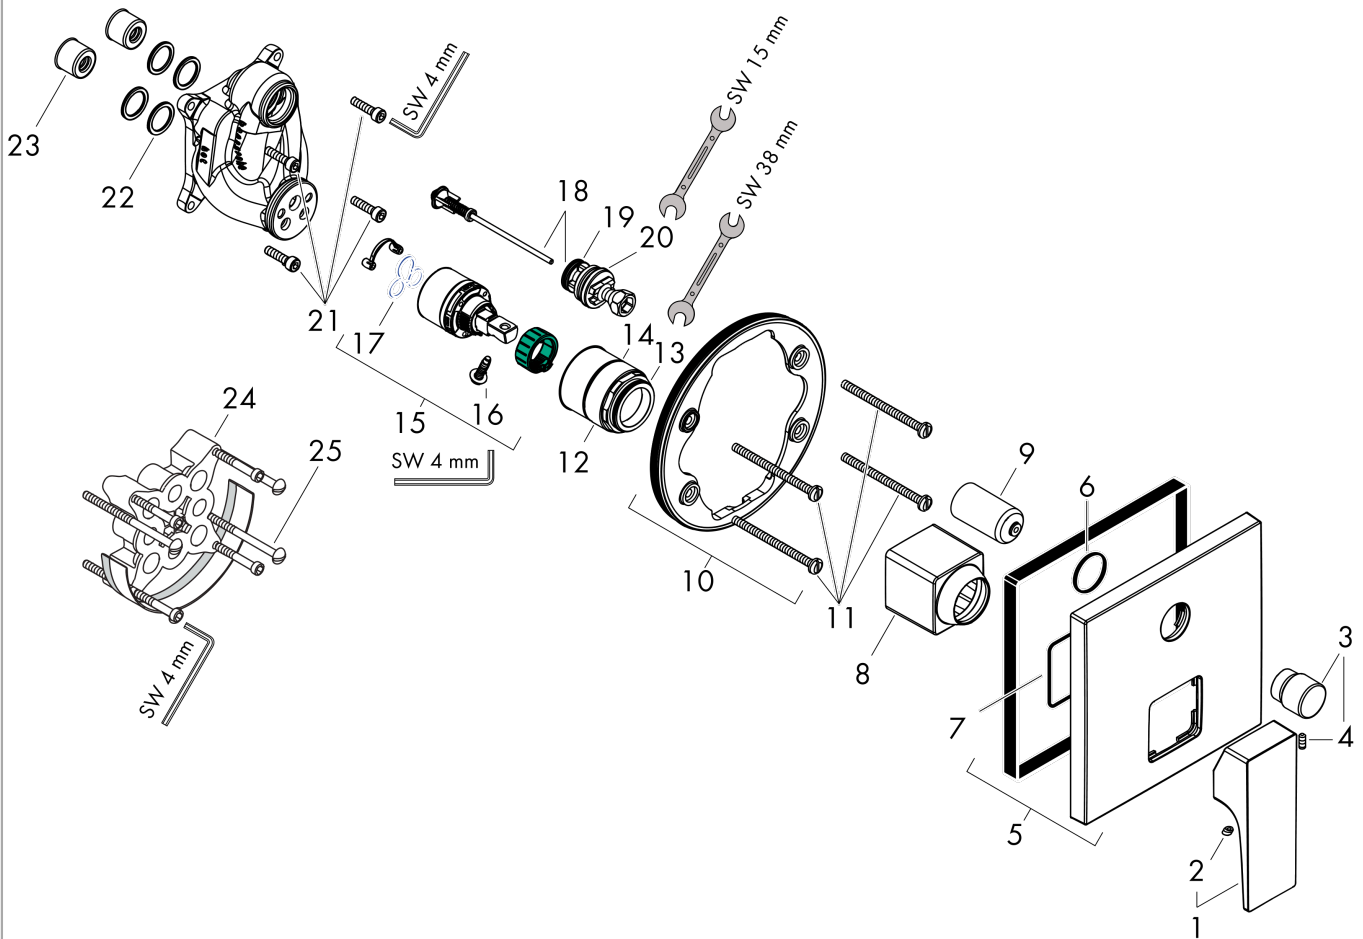

Metropol

Single lever bath mixer for concealed installation with lever handle for iBox universal

Surfaces: **Brushed Black Chrome** Article Number: **32545340**

Description

product features

- 2 functions
- connection type: basic set
- flow rate upper outlet: 21 l/min
- flow rate lower outlet: 29 l/min
- min. operating pressure: 1 bar
- max. operating pressure: 10 bar
- ceramic cartridge
- temperature limitation adjustable
- diverter with automatic resetting
- with silencer

Design awards

Product image

Scale drawing

Flowchart

Metropol
Single lever bath mixer for concealed installation with lever handle for iBox universal
 Surfaces: **Brushed Black Chrome** Article Number: **32545340**

Exploded Drawing

Year of production: >11/19

Metropol

Single lever bath mixer for concealed installation with lever handle for iBox universal

Surfaces: **Brushed Black Chrome** Article Number: **32545340**

Spare part list

Year of production: >11/19

Pos.	Description	Article Number	Price	PU
1	handle	93075340	-	1
2	screw cover	96338000	-	1
3	diverter knob	98795340	-	1
4	hollow set screw M4x10	97667000	-	1
5	escutcheon 155 / 155 mm	93144340	-	1
6	O-ring 54x3	98436000	-	1
7	O-ring 23x3	98142000	-	1
8	sleeve	93143340	-	1
9	sleeve	98794340	-	1
10	holder for escutcheon	98793000	-	1
11	set of fixing screws	96454000	-	1
12	nut	98796000	-	1
13	O-ring 30x1,5	98433000	-	1
14	O-ring 39x1,5	98400000	-	1
15	cartridge, assy	92730000	-	1
16	locking screw for handle	95140000	-	1
17	seal	95008000	-	1
18	selector assy	95014000	-	1
19	O-ring 16x2,3	98207000	-	1
20	O-ring 20x2,5	92602000	-	1
21	set of screws	96525000	-	1
22	O-ring 16x2	98133000	-	1
23	noise reduction	94073000	-	1
24	extension 25 mm	13595000	-	1
25	set of fixing screws	97747000	-	1
a	concealed item	01800180	-	1
b	spring for exchanged connections	96365000	-	1